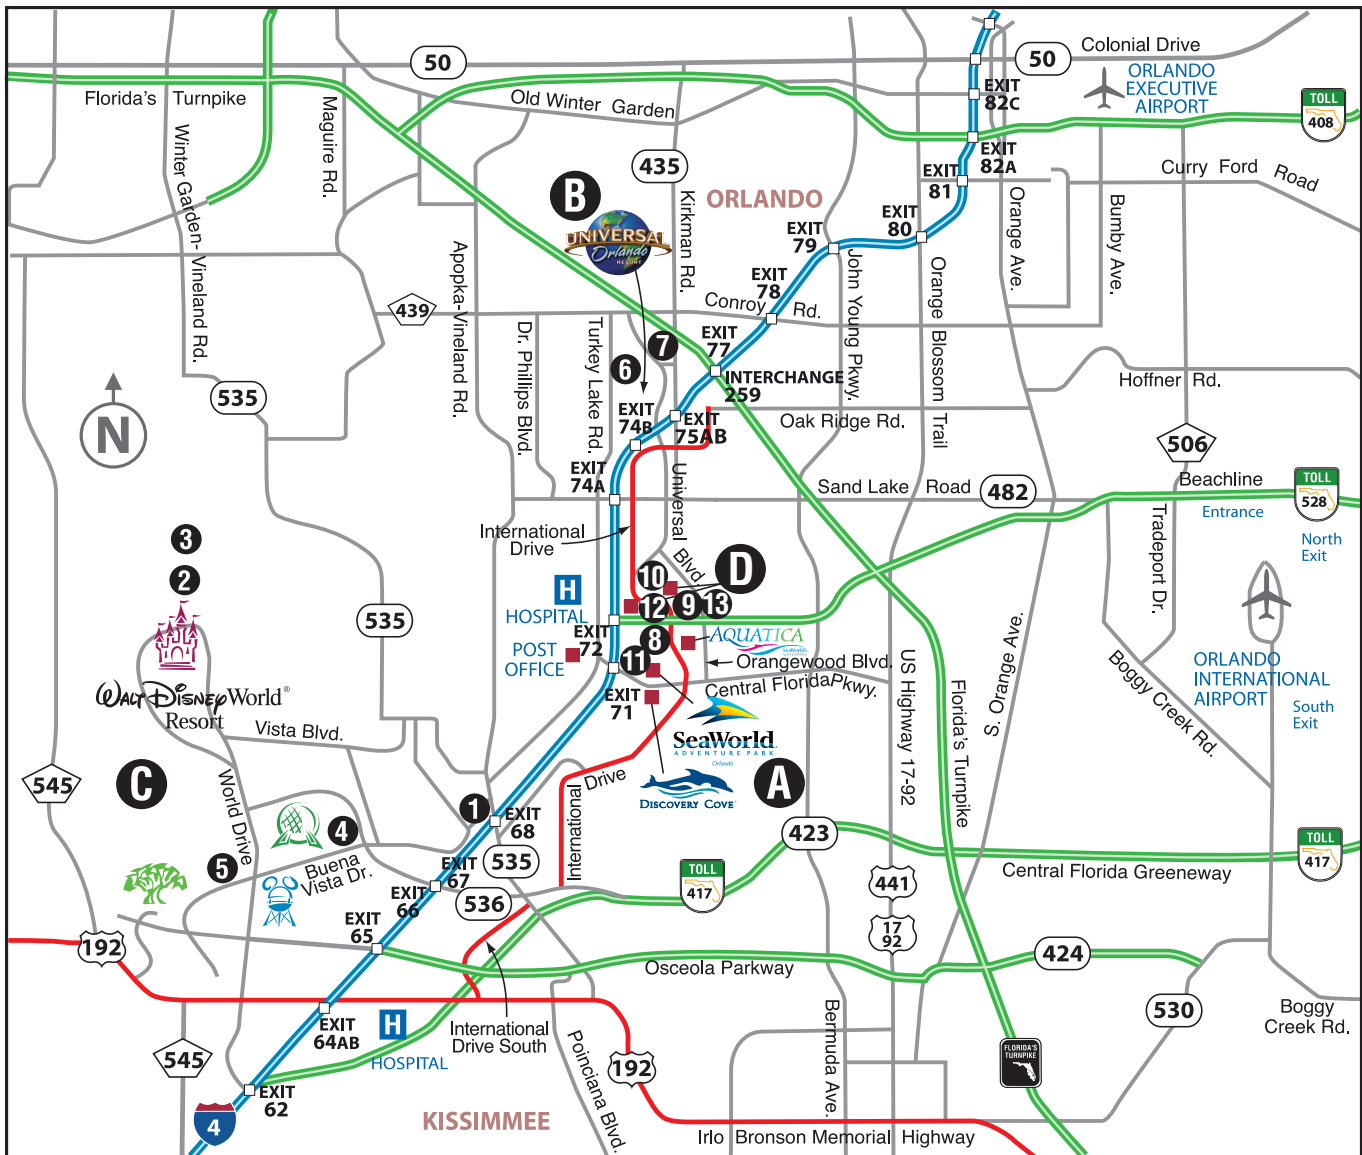

Orlando Area Map

HOST HOTELS

Disney Area

- 1 Buena Vista Palace Hotel & Spa
- 2 Disney's Contemporary Resort
- 3 Disney's Wilderness Lodge
- 4 Hilton Orlando Bonnet Creek
- 5 Walt Disney World Swan and Dolphin

Universal Area

- 6 Universal's Hard Rock Hotel®
- 7 Universal's Loews Royal Pacific Resort

EVENING EVENT VENUES

- A SeaWorld® Orlando
- B Universal Orlando® Resort
- C Walt Disney World® Resort

International Drive Area

- 8 DoubleTree Resort Orlando - International Drive (formerly International Plaza Resort & Spa)
- 9 Hilton Orlando
- 10 Peabody Orlando
- 11 Renaissance Orlando Resort at SeaWorld
- 12 Rosen Centre Hotel
- 13 Rosen Shingle Creek