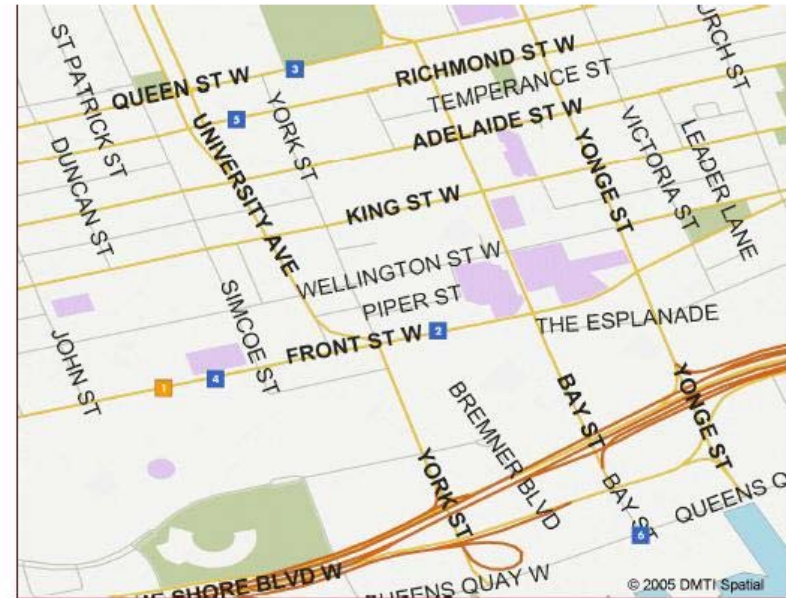

**SHERATON CENTRE TORONTO:** 123 Queen St. West, Toronto, ON M5H 2M9

The Sheraton Centre is centrally located and is connected to PATH, a 16-mile underground shopping complex. Guests of this smoke-free hotel may access 24-hour room service, particularly practical for international travelers. Dining options include old-fashioned steakhouse Steak and Traders. A staffed business center offers extensive communication and shipping services. Wireless Internet access is available in public spaces. An indoor/outdoor pool, on-site spa, and well-equipped fitness center cater to active and health-conscious guests. Rooms include custom-designed pillowtop mattress sets with triple sheets, fleece blankets, plump duvets and choice of pillows. Rooms also offer high-speed Internet access, dial-up Internet access, large desks, and cable television with video games and complimentary premium television channels.

## Your Toronto Map

### [Hotels](#)

**2** Fairmont Royal York

**3** Sheraton Centre Toronto Hotel

**4** InterContinental Toronto Centre

**5** Hilton Toronto

**6** Westin Harbour Castle